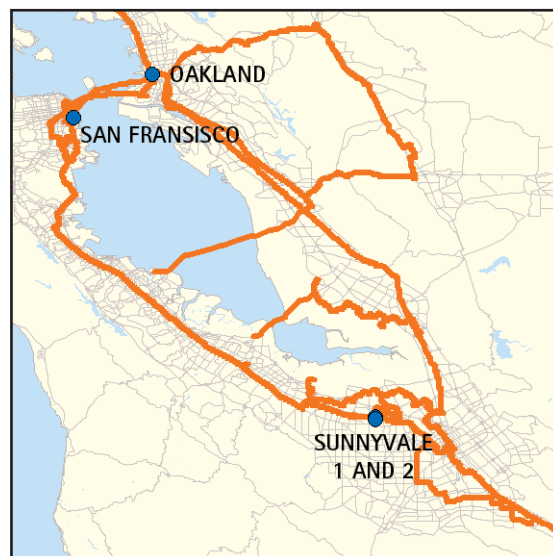

Alternate Carriers in the Facility

- AT&T
- WorldCom Local
- SBC
- XO Communications

Level 3 Sunnyvale 1 Gateway:
1380 Kifer Road, Sunnyvale, CA 94086